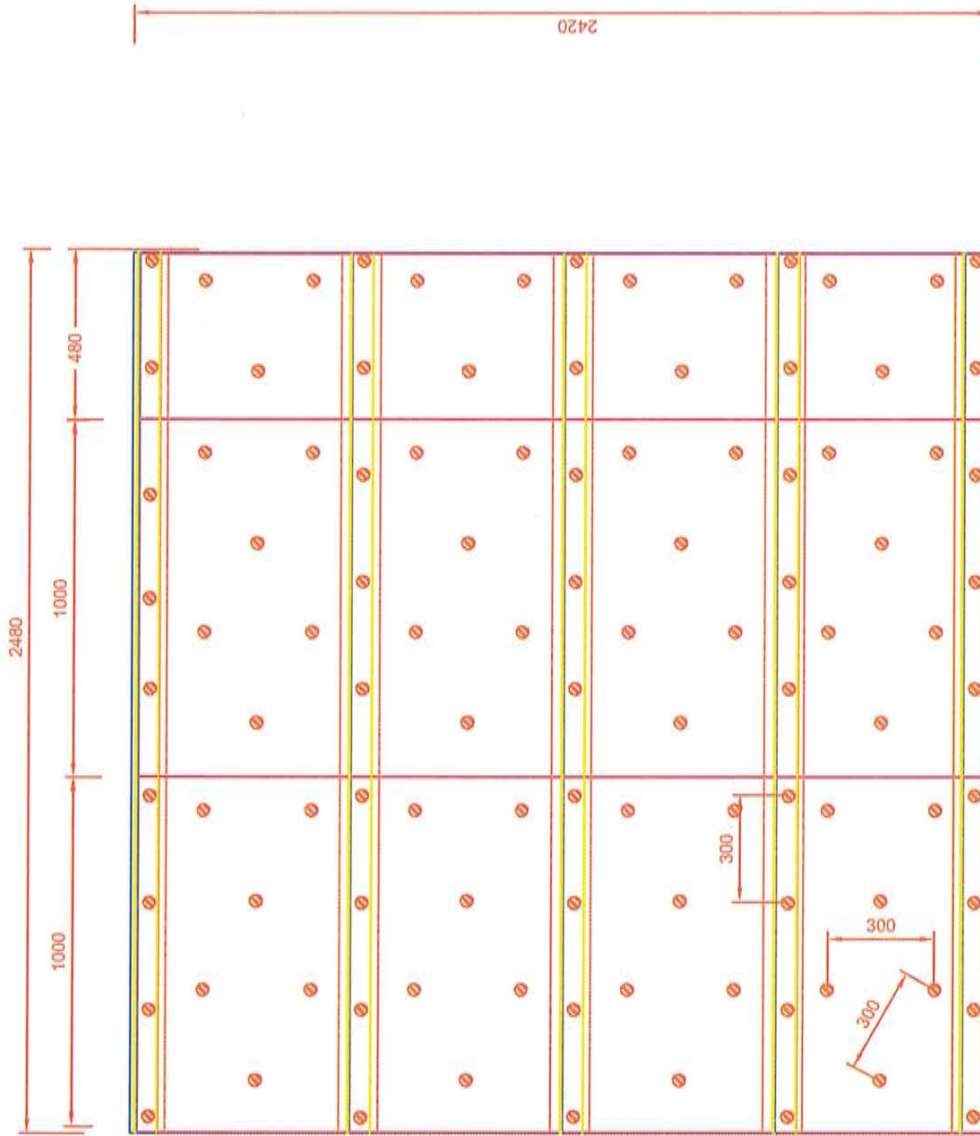

File no.

PGA10661  
*Jørn Christensen*

All measurements in mm

**ROCKWOOL®**

TECHNICAL INSULATION

Date: 2015/04/09

Subject: A60 Bulkhead SeaRox FB 6040/SeaRox FB 6050

Designer: RO

Rev.:

Scale: 1:20

Dwg No.: R-010