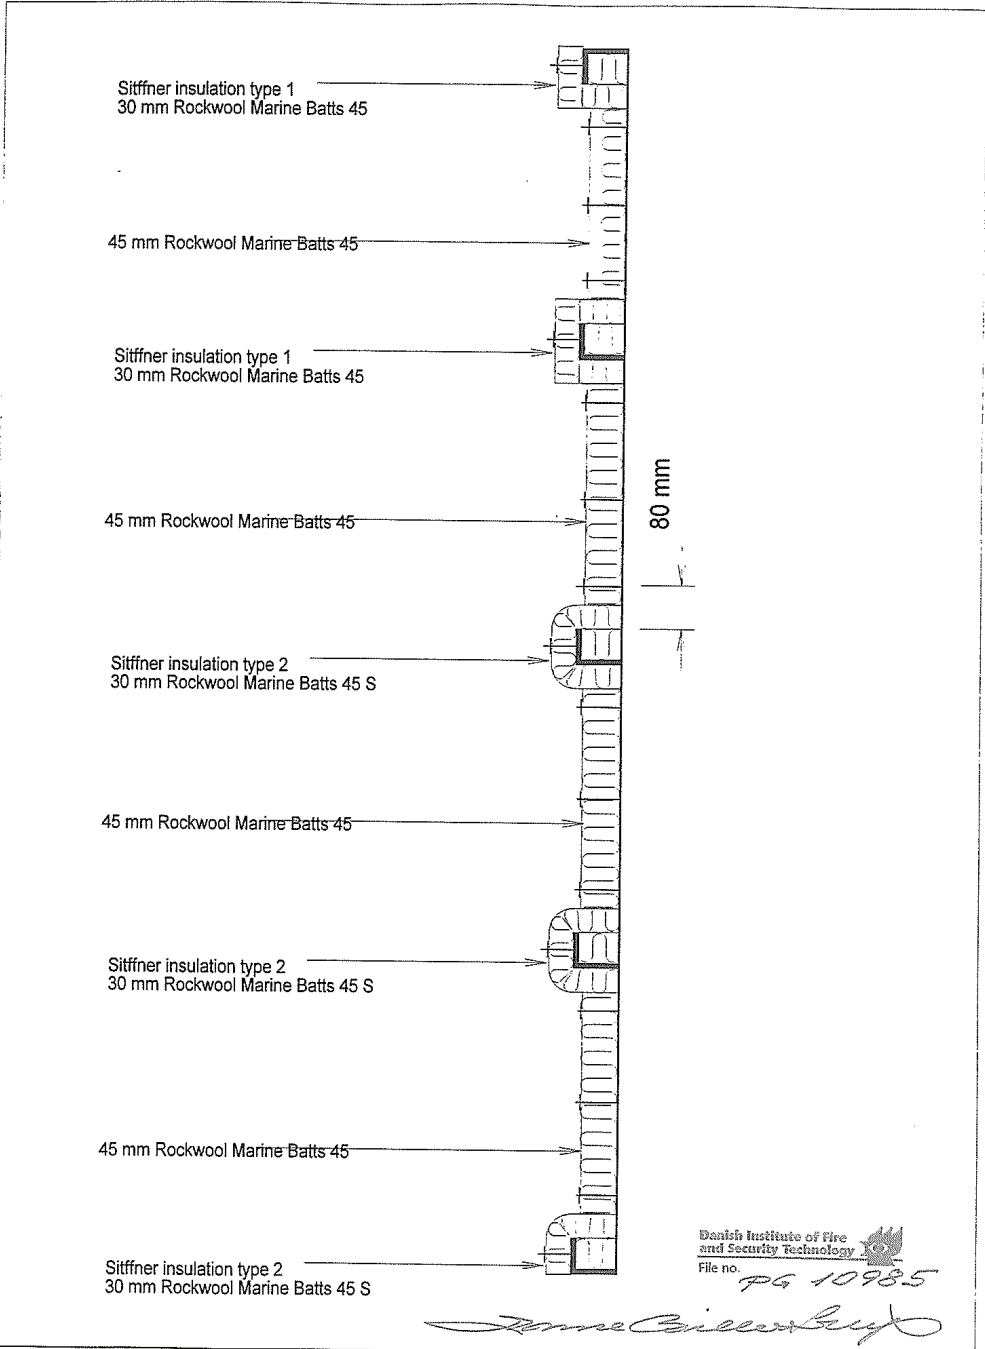

Date: 2002.01.04	A 30 deck insulated with 45 mm Rockwool Marine Batts 45/ Rockwool Marine Batts 45 S	ROCKWOOL [®]	
Drawing: KMP			Rockwool A/S
Scale 1:20			

Date: 2002.03.04	A30 deck insulated with 45 mm Rockwool Marine Batts 45 and 30 mm Rockwool Marine Batts 45 S	ROCKWOOL Rockwool A/S
Drawing: KMP		
Scale: not to scale		