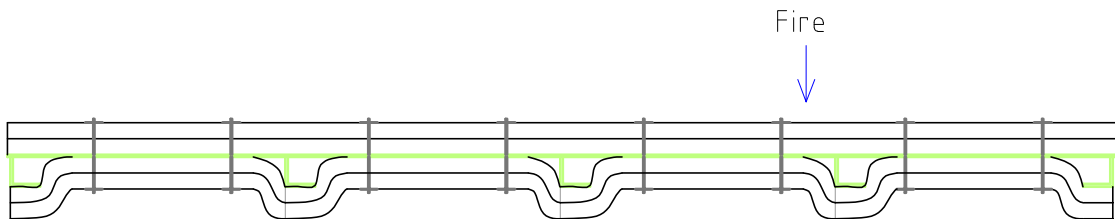

non-fire side

subject: A60 Bulkhead alu SeaRox FM 6040 Alu 2x35mm

ROCKWOOL®

dwg no.: 2017002

date: 2017.01.03

designer: DG

TECHNICAL INSULATION

fire side

2420

2480

insulation joint second layer

insulation joint first layer

200

50

300

300

A ↓

↓ A

Fire ↓

A-A

subject: A60 Bulkhead alu SeaRox FM 6040 Alu 2x35mm

ROCKWOOL®

dwg no.: 2017002

date: 2017.01.03