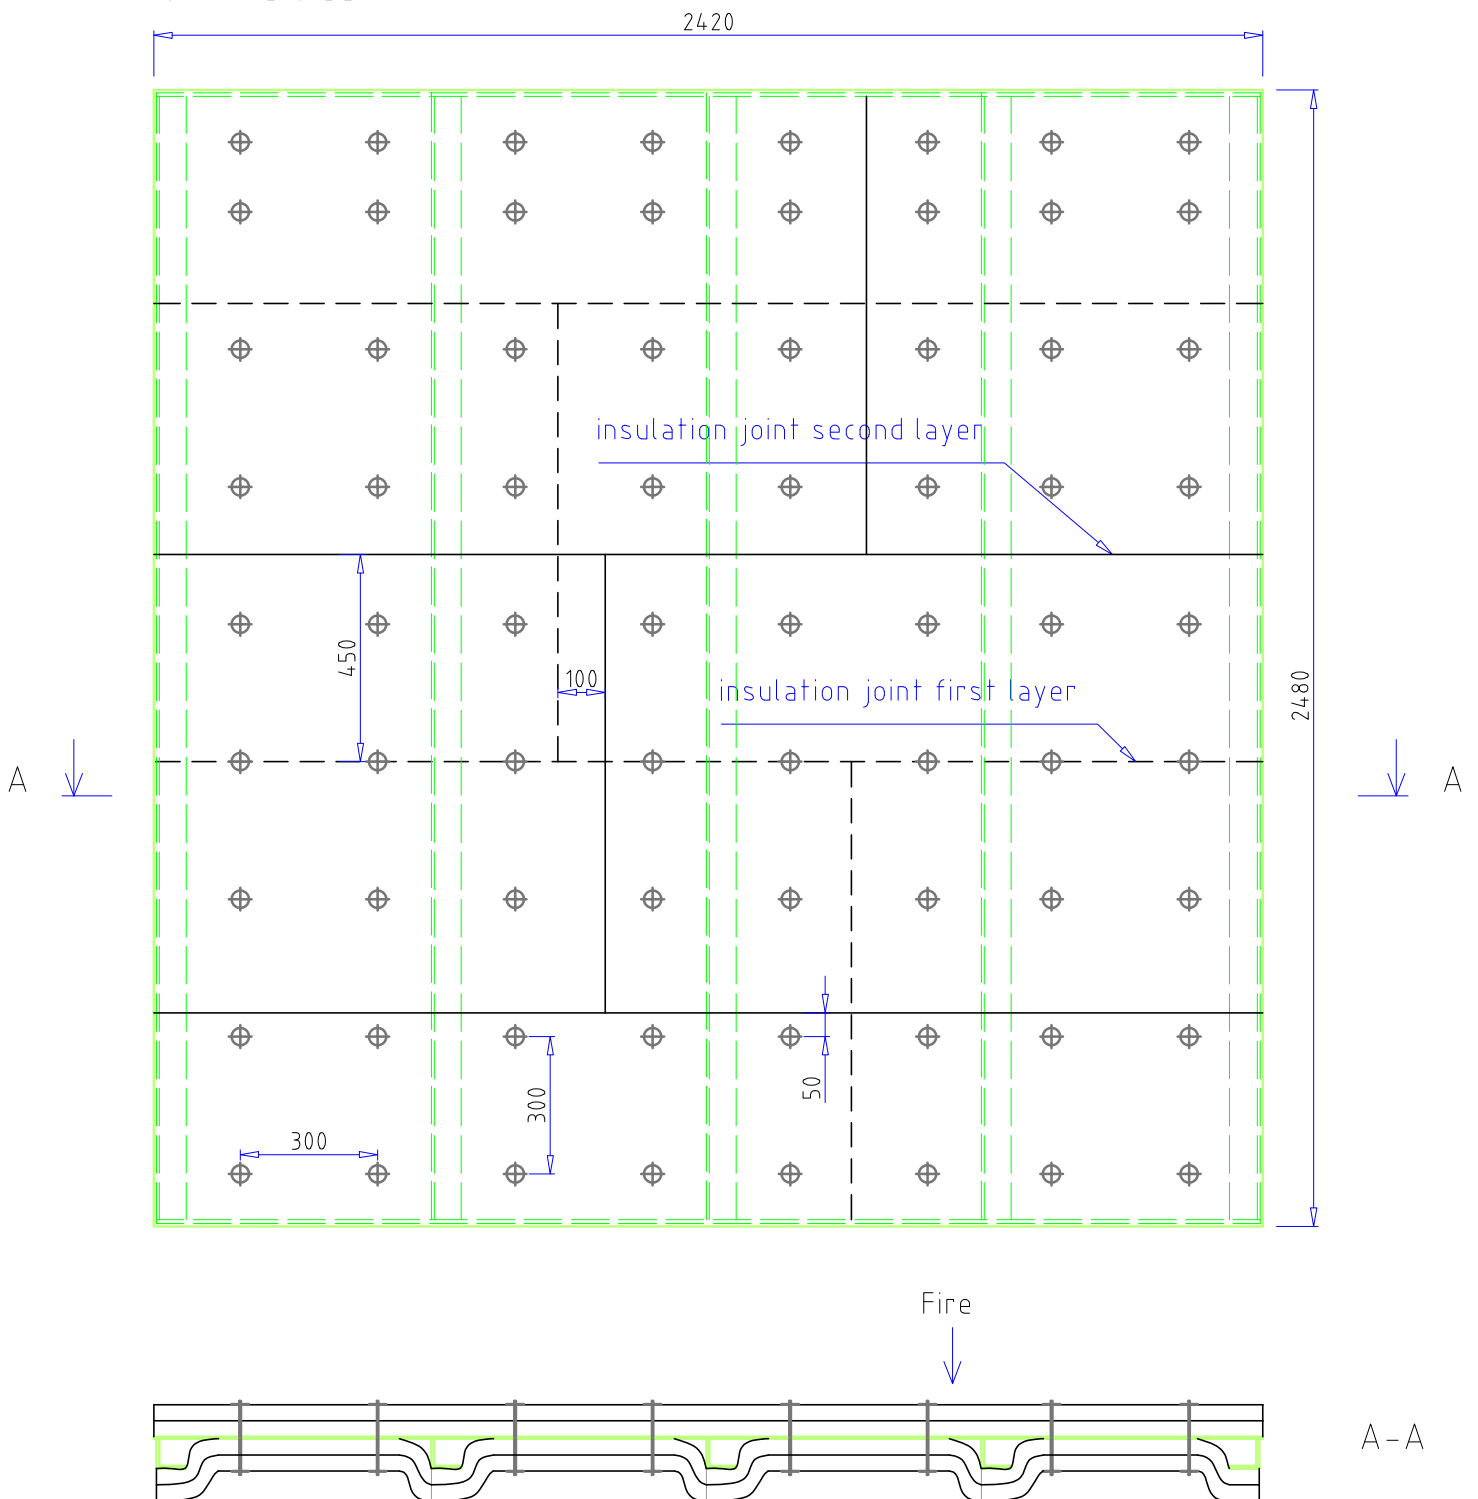

non-fire side

subject: A60 Bulkhead alu SeaRox FM 6040 Alu 2x35mm

ROCKWOOL®

dwg no.: 2017002

date: 2017.01.03

designer: DG

TECHNICAL INSULATION

fire side

2420

2480

insulation joint second layer

insulation joint first layer

200

50

300

300

A ↓

↓ A

Fire ↓

A-A

subject: A60 Bulkhead alu SeaRox FM 6040 Alu 2x35mm

ROCKWOOL®

dwg no.: 2017002

date: 2017.01.03