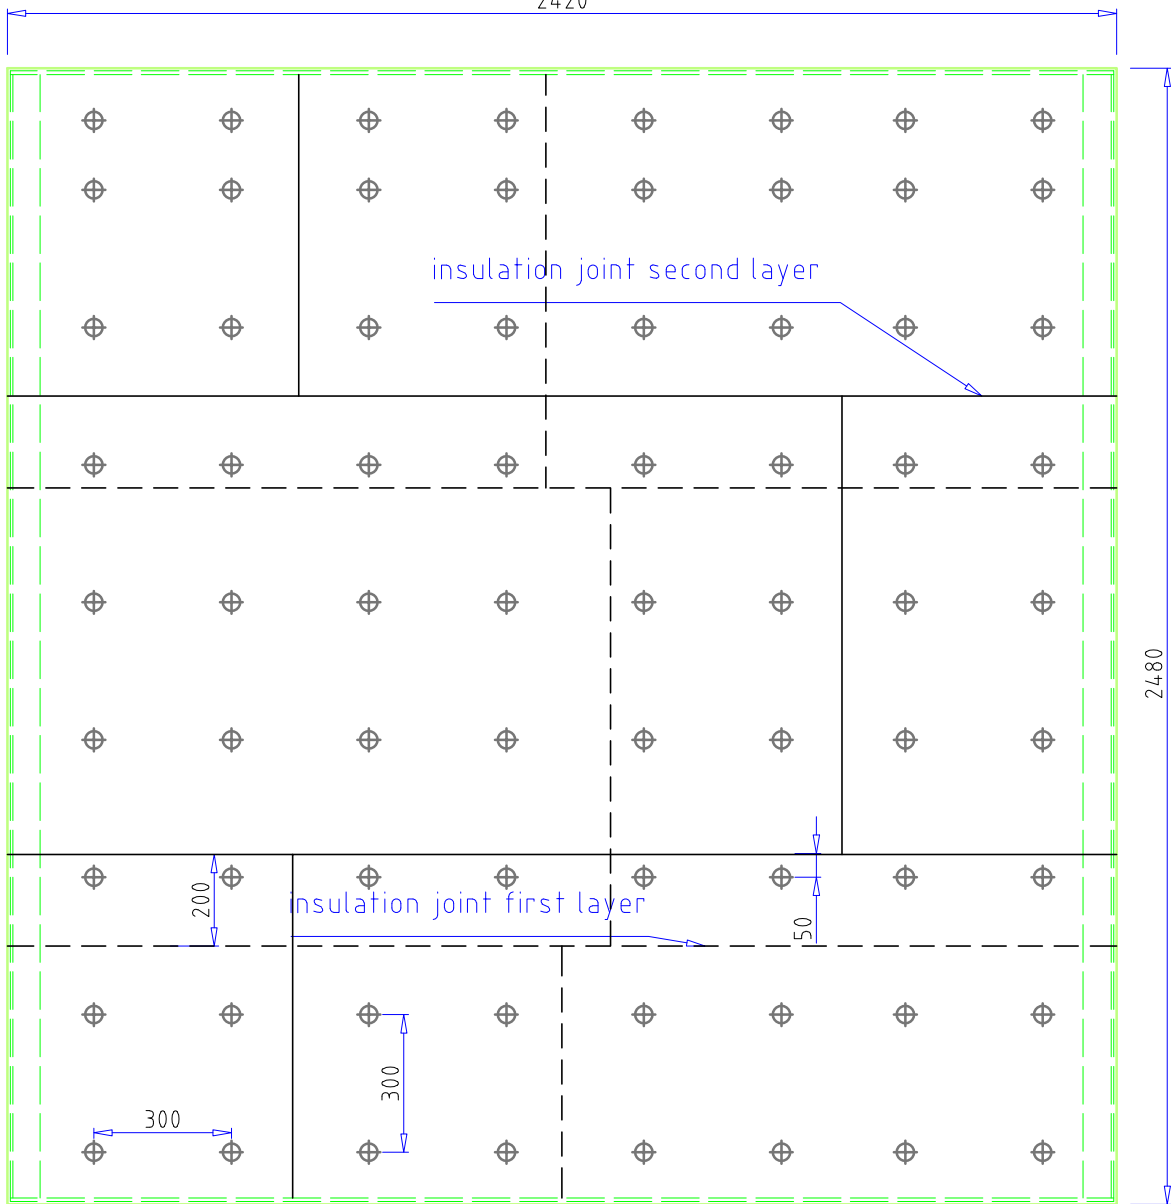

non-fire side

subject: A60 Bulkhead alu SeaRox FM 6040 Alu 2x35mm

ROCKWOOL®

dwg no.: 2017002

date: 2017.01.03

designer: DG

TECHNICAL INSULATION

fire side

2420

2480

insulation joint second layer

insulation joint first layer

200

50

300

300

A ↓

↓ A

Fire ↓

A-A

subject: A60 Bulkhead alu SeaRox FM 6040 Alu 2x35mm

ROCKWOOL®

dwg no.: 2017002

date: 2017.01.03