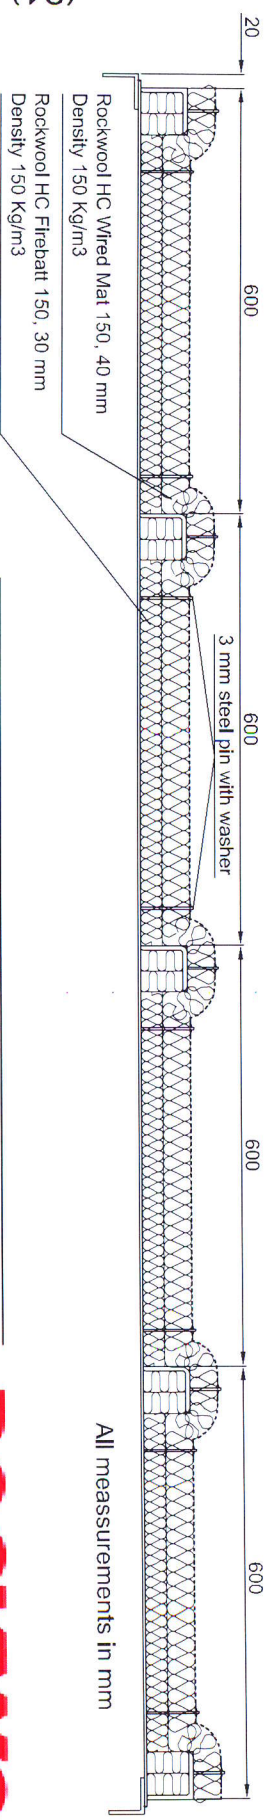

2420

1:20

All measurements in mm

1:10

(21) 4.005

Subject: Bulkhead H60

Date: 2008/1/11

ROCKWOOL
F I R E S A F E I N S U L A T I O N

Dwg No.: (21) 4.005 Scale: 1:20 / 1:10 Rev.: 08/11/24 Designer: SRP