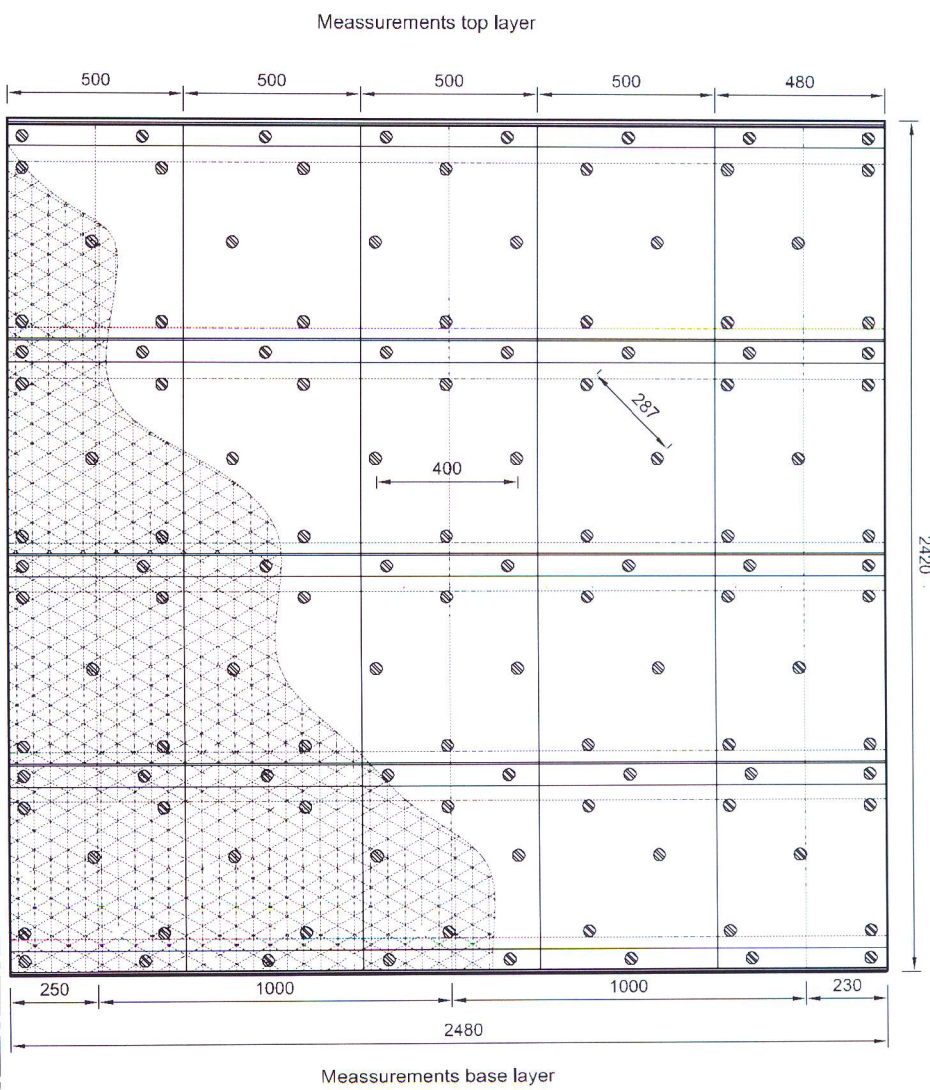

2420

1:20

All measurements in mm

1:10

(21) 4.005

Subject: Bulkhead H60

Date: 2008/1/11

ROCKWOOL
F I R E S A F E I N S U L A T I O N

Dwg No.: (21) 4.005 Scale: 1:20 / 1:10 Rev.: 08/11/24 Designer: SRP