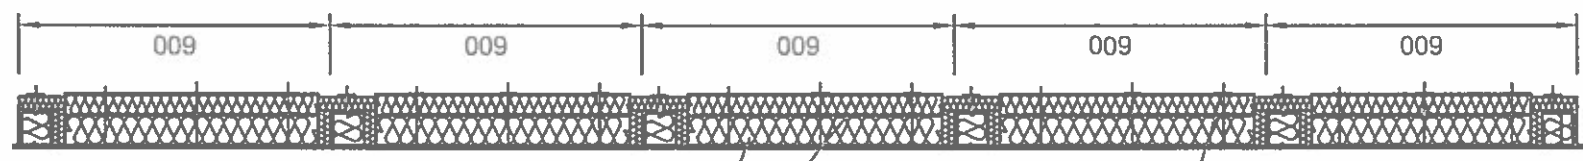

All measurements in mm

50 + 30 mm Rockwool SeaRox SL 620
On stiffeners 30 mm Rockwool
SeaRox SL 620

3 mm steel pin with washer

Fire side

ROCKWOOL
FIRE SAFETY INSULATION

Subject: A60 SeaRox SL 620 Date: 2013/04/09

Dwg No.: 17 Scale: 1:20 Rev.: Designer: KMP