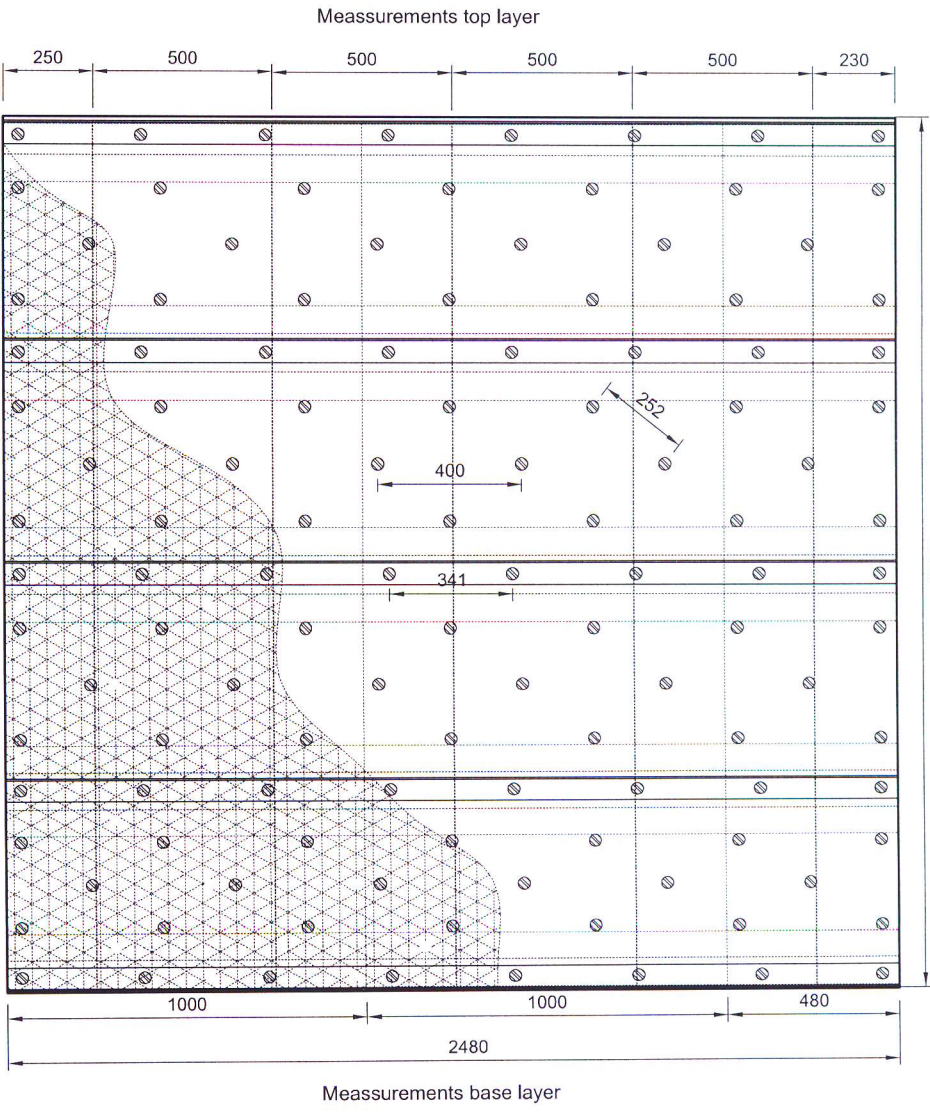

2420

1:20

20 600 600 600 600 600

1:10

All measurements in mm

(21) 4.004

Subject: Bulkhead H120 (V2) Date: 2008/1/11

Dwg No.: (21) 4.004 Scale: 1:20 / 1:10 Rev.: Designer: SRP